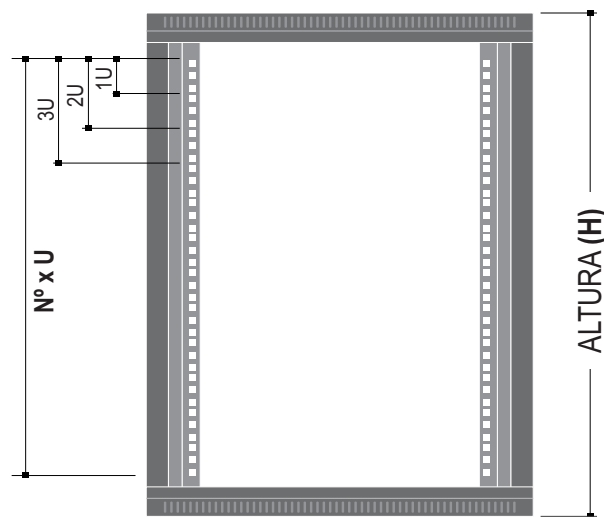

- A** FRONT DOOR GLASS WITH SAFETY LOCK AND HINGES
- B** A SIDE CONVERS STEEL REMOVABLE

Racks MOUNTED: See UDE.
Fully wired, labeled and controlled.
Supplied with security packaging and CD with the wiring diagram and connection.
Includes all accessories needed for assembly.

Ref. UDE	Number Units	H (mm)	A (mm)	P (mm)
RK-9M	9 U	500	600	600
RK-12M	12 U	635	600	600
RK-15M	15 U	770	600	600