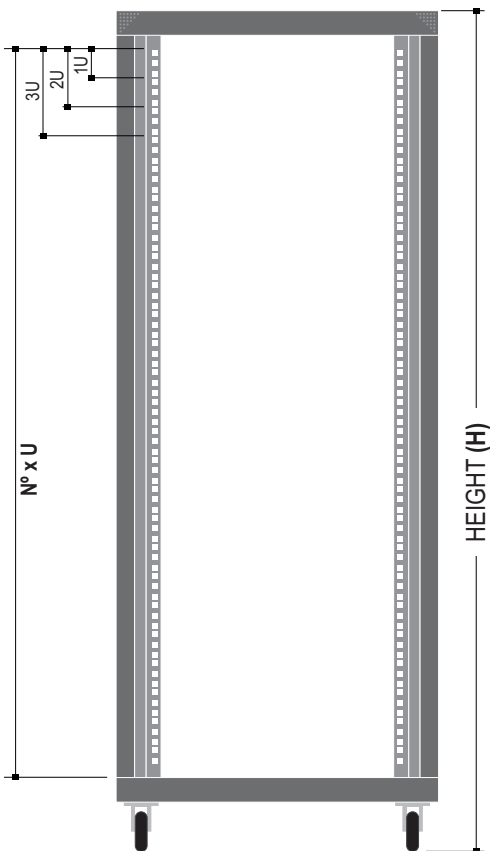

- A** FRONT DOOR GLASS WITH SAFETY LOCK AND HINGES
- B** A SIDE COVERS STEEL REMOVABLE
- C** A BACK COVER STEEL REMOVABLE

Ref. UDE	Number Units	H (mm)	A (mm)	P (mm)
RK-9S	9 U	603	600	600
RK-12S	12 U	738	600	600
RK-15S	15 U	870	600	600
RK-20S	20 U	1092	600	600
RK-24S	24 U	1270	600	600
RK-29S	29 U	1493	600	600
RK-33S	33 U	1670	600	600
RK-42S	42 U	2070	600	600

**Racks MOUNTED: See UDE.**  
**Fully wired, labeled and controlled.**  
**Supplied with security packaging and CD with the wiring diagram and connection.**  
**Includes all accessories needed for assembly.**