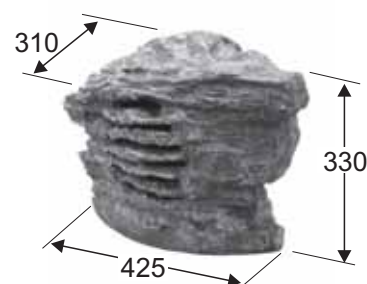

3.- Place the loudspeaker in its emplacement:

The **AP-192** speaker must be fixed on the ground (concrete base, etc) using three screws (M8), according to the indicated anchorage trace or an analogous method.

MEASURES IN MILLIMETERS