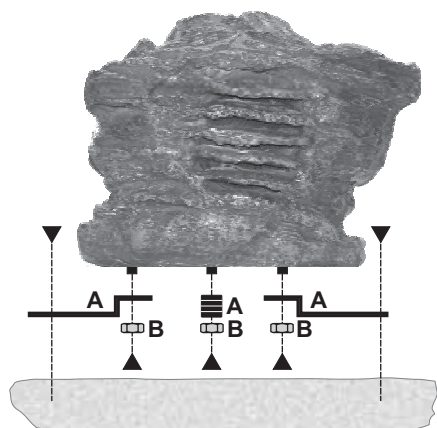

Make sure that the lead used for the connection is adequately protected against the conditions in which the loudspeaker is going to be used (low-tube, anti-humidity, etc).

2.- Connection:

Connect, using terminals, the leads of the loudspeaker and the audio line coming from the amplifier. Use a stagnant connection box with an adequate protection level (IP-55 or higher).

Polarity and the wanted power selection must be taken into account (see the table).

You must leave isolated the unused led of the speaker (in the third terminal).

3.- Place the loudspeaker in its emplacement:

The **AP-192** speaker must be fixed on the ground (concrete base, etc) using three screws (M8), according to the indicated anchorage trace or an analogous method.

MEASURES IN MILLIMETERS

ANCHORAGE

ACCESSORIES SUPPLIED